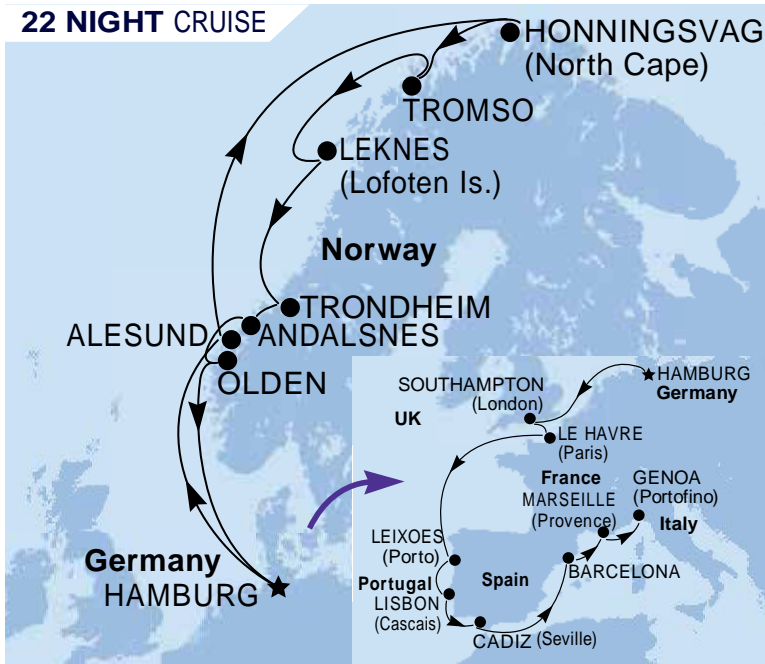

22 NIGHT CRUISE

DEPARTING AUSTRALIA

AUG 2019
29

PACKAGE INCLUDES AIRFARES!
Flexible return flights

29 Aug 19	Economy airfares from Australia to Germany
30 Aug 19	Transfer from airport to hotel in Hamburg
30 Aug 19	1 night accommodation in a 4 star hotel
31 Aug 19	Transfer from hotel to Hamburg port
31 Aug 19	22 nights MSC Orchestra cruise departing Hamburg
	• Meals and Entertainment on board
	• Cocktail Party and Gala Dinners
	• Port charges and Service Charges
22 Sep 19	Transfer from Genoa airport to Malpensa airport
22 Sep 19	Economy airfares from Italy to Australia

MSC ORCHESTRA ITINERARY - CRUISE DEPARTING 31 AUGUST 2019

DAY	PORT	ARRIVE	DEPART
31 Aug 19	Hamburg, Germany		18:00
01 Sep 19	At Sea		
02 Sep 19	Alesund, Norway	10:00	18:00
03 Sep 19	At Sea		
04 Sep 19	Honningsvag, Norway	15:00	
05 Sep 19	Honningsvag, Norway		02:00
05 Sep 19	Tromso, Norway	13:00	19:00
06 Sep 19	Leknes, Norway	13:00	19:00
07 Sep 19	Trondheim, Norway	14:00	20:00
08 Sep 19	Andalsnes, Norway	08:00	14:00
09 Sep 19	Olden, Norway	07:00	16:00
10 Sep 19	At Sea		
11 Sep 19	Hamburg, Germany	09:00	19:00
12 Sep 19	At Sea		
13 Sep 19	Southampton (London), UK	08:00	20:00
14 Sep 19	Le Havre (Paris), France	07:00	19:00
15 Sep 19	At Sea		
16 Sep 19	Leixoes, Portugal	12:30	20:30
17 Sep 19	Lisbon, Portugal	09:00	17:00
18 Sep 19	Cadiz, Spain	09:00	18:00
19 Sep 19	At Sea		
20 Sep 19	Barcelona, Spain	08:00	18:00
21 Sep 19	Marseille (Provence), France	08:00	18:00
22 Sep 19	Genoa (Portofino), Italy	08:00	

INSIDE

from **$5,699^{pp*}**

OCEANVIEW

from **$6,479^{pp*}**

BALCONY

from **$8,159^{pp*}**

BALCONY AUREA

Additional onboard inclusions in AUREA

from **$9,759^{pp*}**

SUITE AUREA

Additional onboard inclusions in AUREA

from **$9,539^{pp*}**

eSeaCruising.com

P: 1300 366 268

E: [Click for Email](#)

BOOK NOW: CALL 1300 366 268