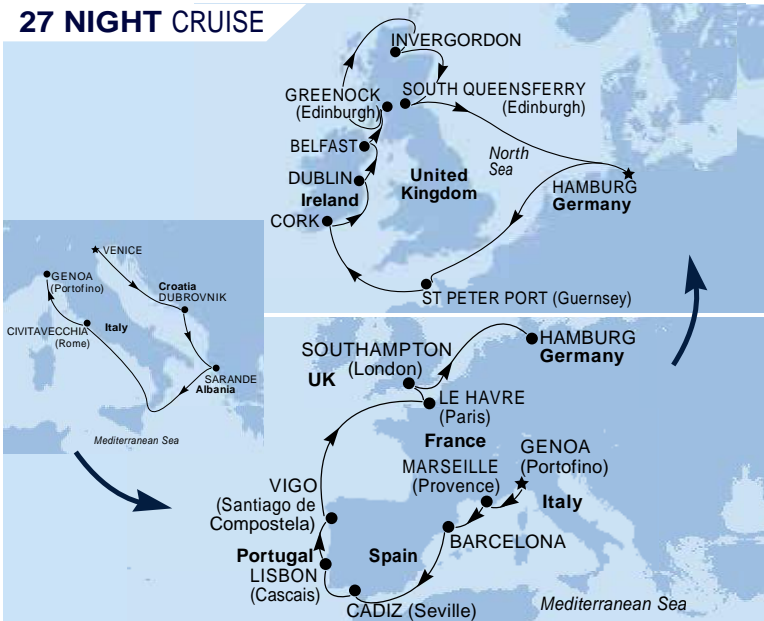

27 NIGHT CRUISE