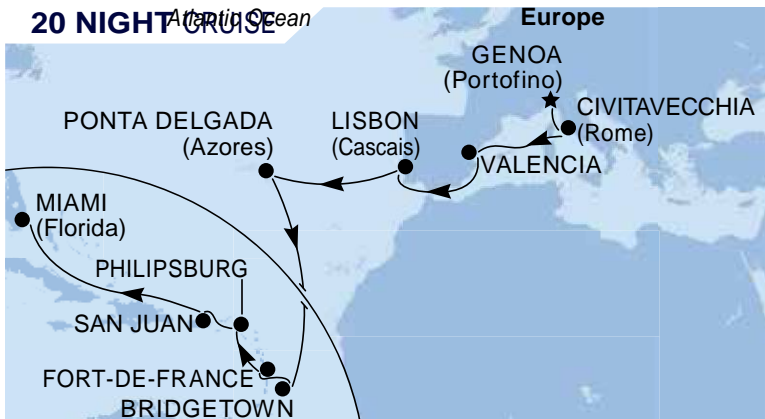

ITALIAN RIVIERA TO MIAMI BEACH

24 NIGHTS FROM AU$4,899^{pp*}

ONBOARD MSC DIVINA
Italy, Spain, Portugal, Barbados, Martinique, St. Maarten, Puerto Rico, United States

Portofino, Italy

Philipsburg, St. Maarten

20 NIGHT CRUISE

DEPARTING AUSTRALIA

INCLUDES AIRFARES!

Flexible return flights

03 Nov 19	Economy airfare from Australia to Italy on Qantas
04 Nov 19	Transfer from Milan Airport to Genoa hotel
04 Nov 19	1 night accommodation in a 4 star hotel in Genoa including breakfast
05 Nov 19	Transfer from hotel to Genoa port
05 Nov 19	20 night cruise on MSC Divina including
	• Meals and Entertainment on board
	• Cocktail Party and Gala Dinners
	• Port charges and Service Charges
25 Nov 19	Transfer from Miami port to airport
25 Nov 19	Economy airfare from USA to Australia on Qantas

MSC DIVINA ITINERARY - CRUISE DEPARTING 5 NOVEMBER 2019

DATE	PORT	ARRIVE	DEPART
05 Nov 19	Genoa, Italy		1800
06 Nov 19	Civitavecchia, Italy	0700	1800
07 Nov 19	At Sea		
08 Nov 19	Valencia, Spain	0800	1900
09 Nov 19	At Sea		
10 Nov 19	Lisbon, Portugal	0800	1800
11 Nov 19	At Sea		
12 Nov 19	Ponta Delgada, Portugal	0800	
13 Nov 19	Ponta Delgada, Portugal		1800
14-18 Nov 19	At Sea		
19 Nov 19	Bridgetown, Barbados	0800	1800
20 Nov 19	Fort de France, Martinique	0800	1700
21 Nov 19	Philipsburg, St. Maarten	0900	1800
22 Nov 19	San Juan, Puerto Rico	0700	
23 Nov 19	San Juan, Puerto Rico		200
24 Nov 19	At Sea		
25 Nov 19	Miami, United States	0700	

OVERNIGHT IN PONTA DELGADA, PORTUGAL & SAN JUAN, PUERTO RICO!

INSIDE	OCEAN VIEW	BALCONY
from $4,899^{pp*}	from $5,259^{pp*}	from $5,629^{pp*}

BALCONY AUREA Additional onboard inclusions in AUREA	SUITE AUREA Additional onboard inclusions in AUREA
from $8,269^{pp*}	from $9,269^{pp*}

ADD AN EXTRA 11 nights from Miami fr AU$1,925^{pp*}

eSeaCruising.com

BOOK NOW: CALL 1300 366 268

P: 1300 366 268

[Click for Email](#)