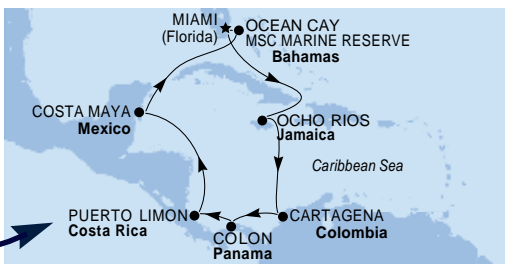

MSC DIVINA ITINERARY - CRUISE DEPARTING 5 NOVEMBER 2019

DATE	PORT	ARRIVE	DEPART
05 Nov 19	Genoa, Italy		1800
06 Nov 19	Civitavecchia, Italy	0700	1800
07 Nov 19	At Sea		
08 Nov 19	Valencia, Spain	0800	1900
09 Nov 19	At Sea		
10 Nov 19	Lisbon, Portugal	0800	1800
11 Nov 19	At Sea		
12 Nov 19	Ponta Delgada, Portugal	0800	
13 Nov 19	Ponta Delgada, Portugal		1800
14-18 Nov 19	At Sea		
19 Nov 19	Bridgetown, Barbados	0800	1800
20 Nov 19	Fort de France, Martinique	0800	1700
21 Nov 19	Philipsburg, St. Maarten	0900	1800
22 Nov 19	San Juan, Puerto Rico	0700	
23 Nov 19	San Juan, Puerto Rico		200
24 Nov 19	At Sea		
25 Nov 19	Miami, United States	0700	

OVERNIGHT IN PONTA DELGADA, PORTUGAL & SAN JUAN, PUERTO RICO!

INSIDE	OCEAN VIEW	BALCONY
from $4,899^{pp*}	from $5,259^{pp*}	from $5,629^{pp*}

BALCONY AUREA Additional onboard inclusions in AUREA	SUITE AUREA Additional onboard inclusions in AUREA
from $8,269^{pp*}	from $9,269^{pp*}

ADD AN EXTRA 11 nights from Miami fr AU$1,925^{pp*}